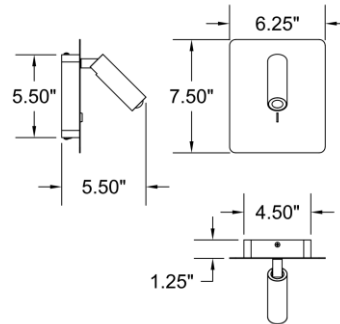

Stock Code: **62087LED-MBL**

Collection: Villa

PRODUCT INFORMATION

Base: 62087 Parent: 62087LED
Mounting Type: Wall UPC: 641594246544
Finish: Matte Black
Diffuser: N/A

PRODUCT MEASUREMENTS

FIXTURE	BACKPLATE / CANOPY
Length:	Length
Width: 6.25"	Width: 4.5"
Diameter	Diameter:
Height: 7.5"	Height: 5.5"
Extension: 3-5.5"	
Overall Height:	

IES FILE

In addition to Access Lighting's purchase and warranty terms and conditions, by signing below or placing an order, you agree that you are authorized to bind the entity placing any order and acknowledge the following: All of sizes and measurements are approximate and all images are for illustrative purposes only. In the event of an inconsistency, the "Product Measurements" section controls. There also may be slight differences in the colors and designs compared to the displayed and printed images.